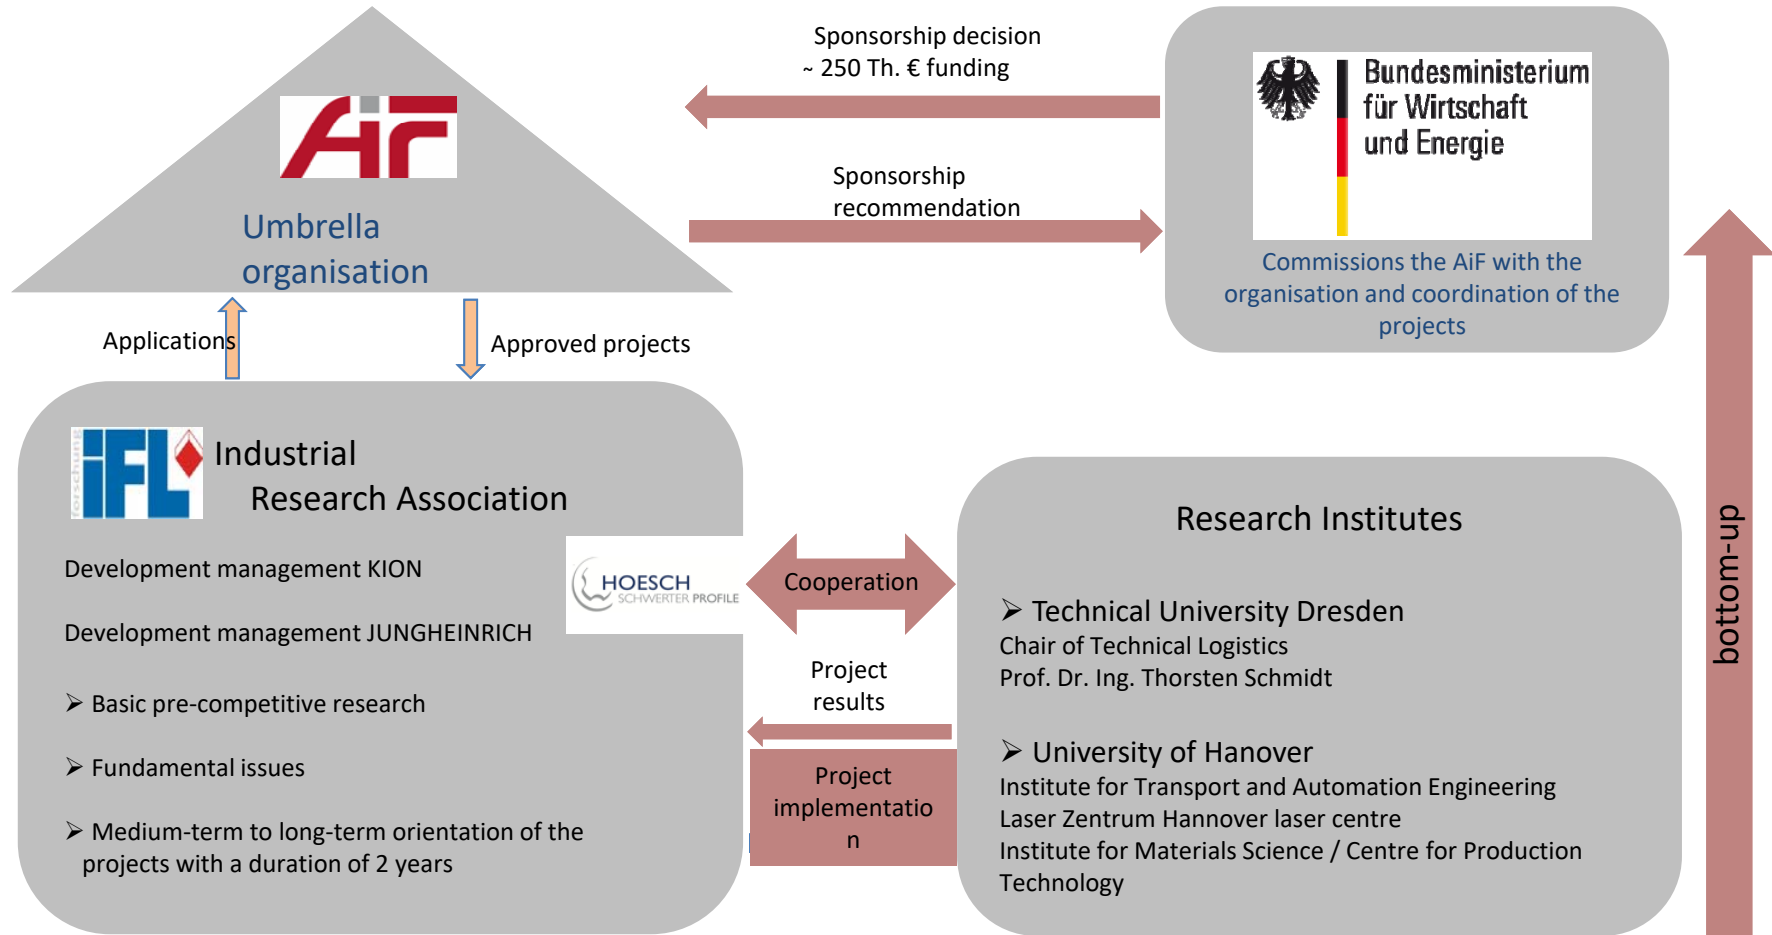

Research

Sponsored Research Projects