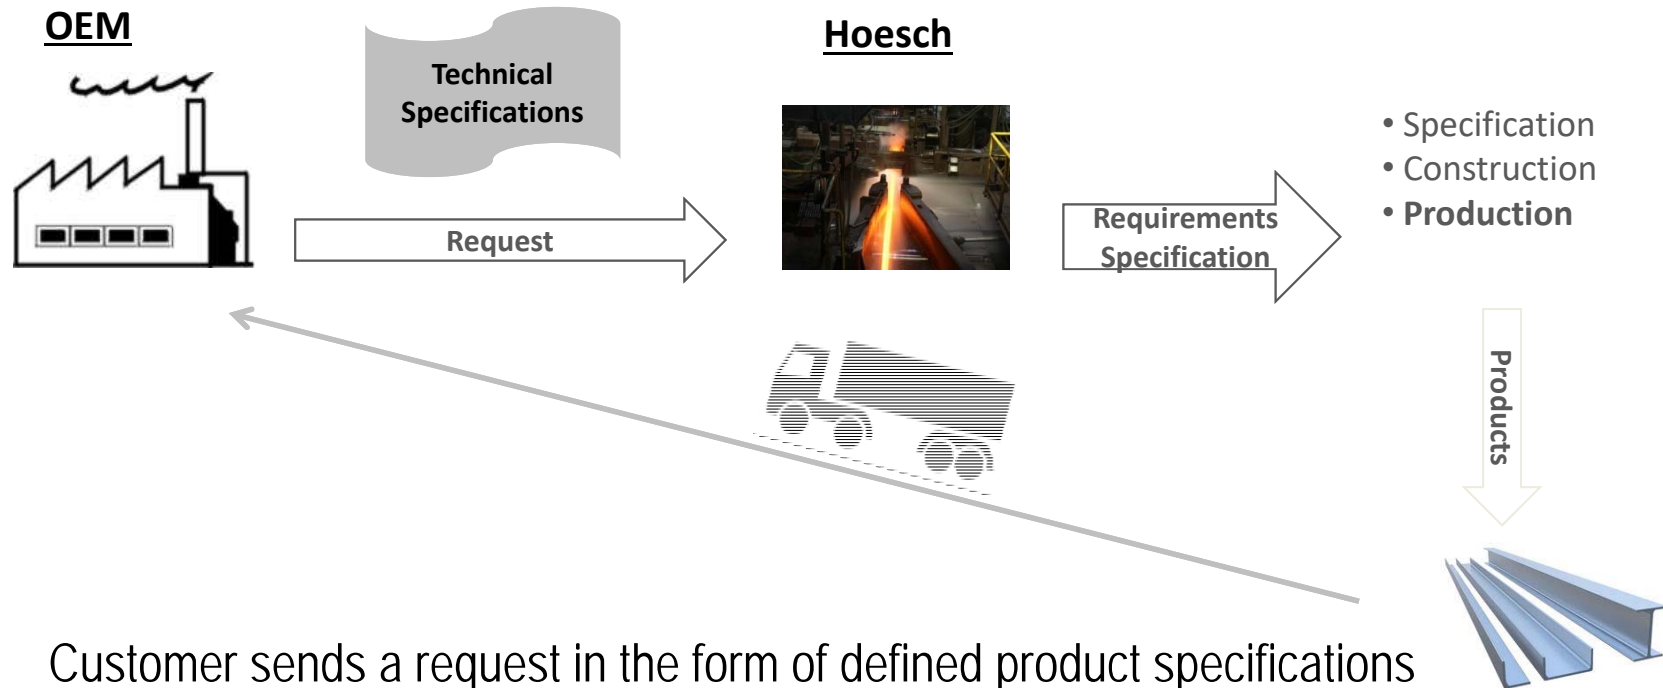

Hoesch Schwerter Profile GmbH

From a Profile Manufacturer to a System Supplier

CALVI NETWORK MEETING 2016
2ND/3RD NOVEMBER _ BERLIN _ GERMANY

Increasing Requirements

Market and Customer

- Ever shorter product life cycles due to increased competition
- Growing system and product requirements
- Rising demand for more flexibility in construction
- Increasing product differentiation
- Expansion of innovative capacity
- Reduction of costs

Wide, solution-oriented range of services from development, construction, and manufacturing to delivery.

Integration of the supplier in the development of technical concepts.

Process Flow Profile Manufacturers

Product competence

- Customer sends a request in the form of defined product specifications
- Hoesch manufactures the product (profile) based on these specifications and delivers it to the customer
- The competence and value creation of HSP lies in the construction and production of the product so that it fulfills the specifications defined

Process Flow System Supplier

System and development competence

Development at a System Supplier

System Supplier and Development Specialist

	Concept Phase	Development Phase	Production Phase
Goals	Derivation of target costs	Realization of target costs	Target cost agreement
Direction of optimization	Product innovations ⇒ Development know-how	Reduce costs through partnership ⇒ Efficient and effective construction	Market price analysis to determine a supply agreement for the products developed
Primary Focus	Concept ⇒ Functions	Prototype / Developed Product ⇒ Functions / Product / Variants	Product/process optimization